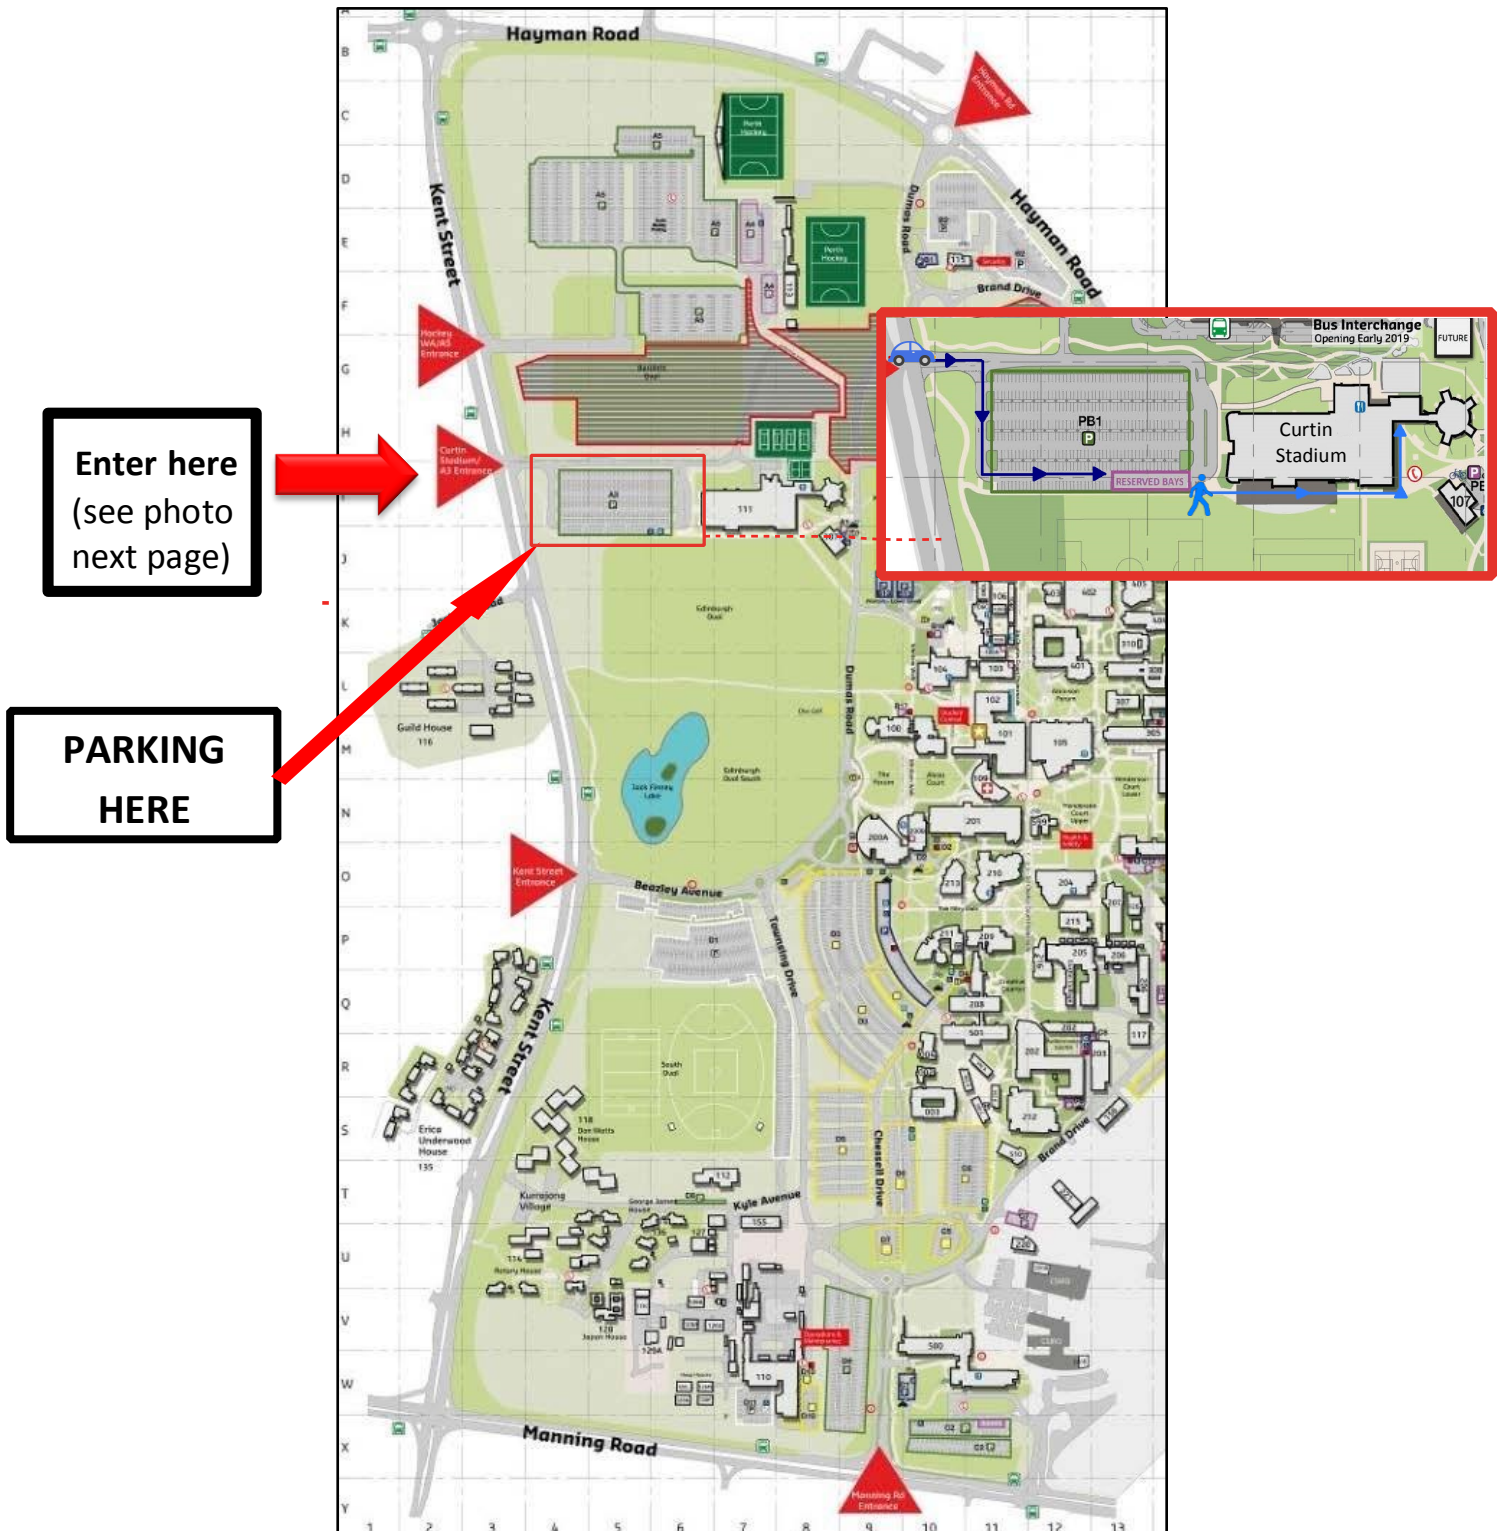

CURTIN STADIUM HEALTH & REHAB PARKING

Enter here
(see photo
next page)

PARKING
HERE

Curtin Stadium Health and Rehab Clinic is located within Curtin Stadium, Building 111, on the Curtin University Bentley campus. The easiest way to find us is by entering Curtin University at the **Northern Kent St entrance (see photo below)**. Enter the car park immediately on your right and park in one of our purple-coloured reserved bays (the row closest to the oval). Follow the path around the building and enter through the sliding doors to our reception desk. To avoid parking infringement, please present yourself to reception with your vehicle registration number so that we can input you into our parking database. If you are unsure, please call **9266 7870** and one of our receptionists will help to direct you.

Please enter from Kent Street at this entrance:

Entrance to reception/cafe